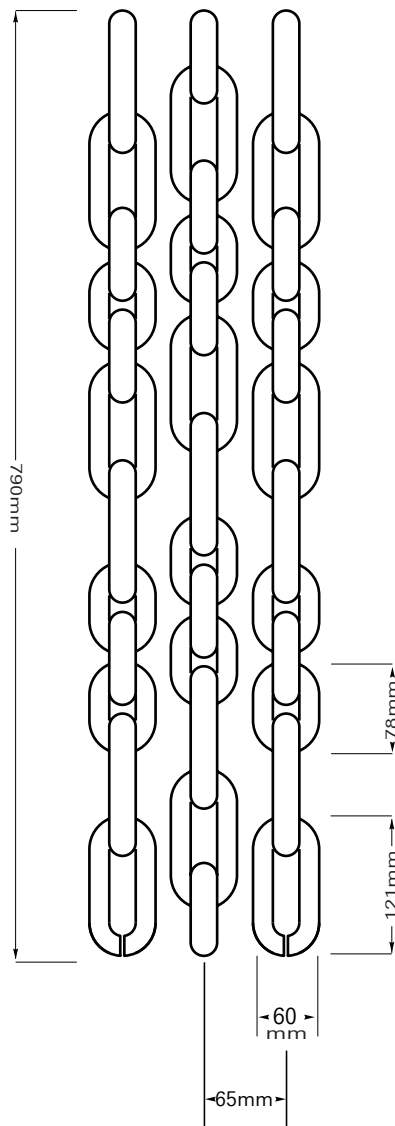

Enigma Curtain

Enigma

Curtain

Specifications

Information

sold per lineal meter

appx weight:
1.6 kg /lm

Finishes

Naked Ivory

Contact

23-25 Derby Street
Collingwood
3066 Victoria Australia
T. +61 3 9044 2728

www.porcelainbear.com

Porcelain Bear